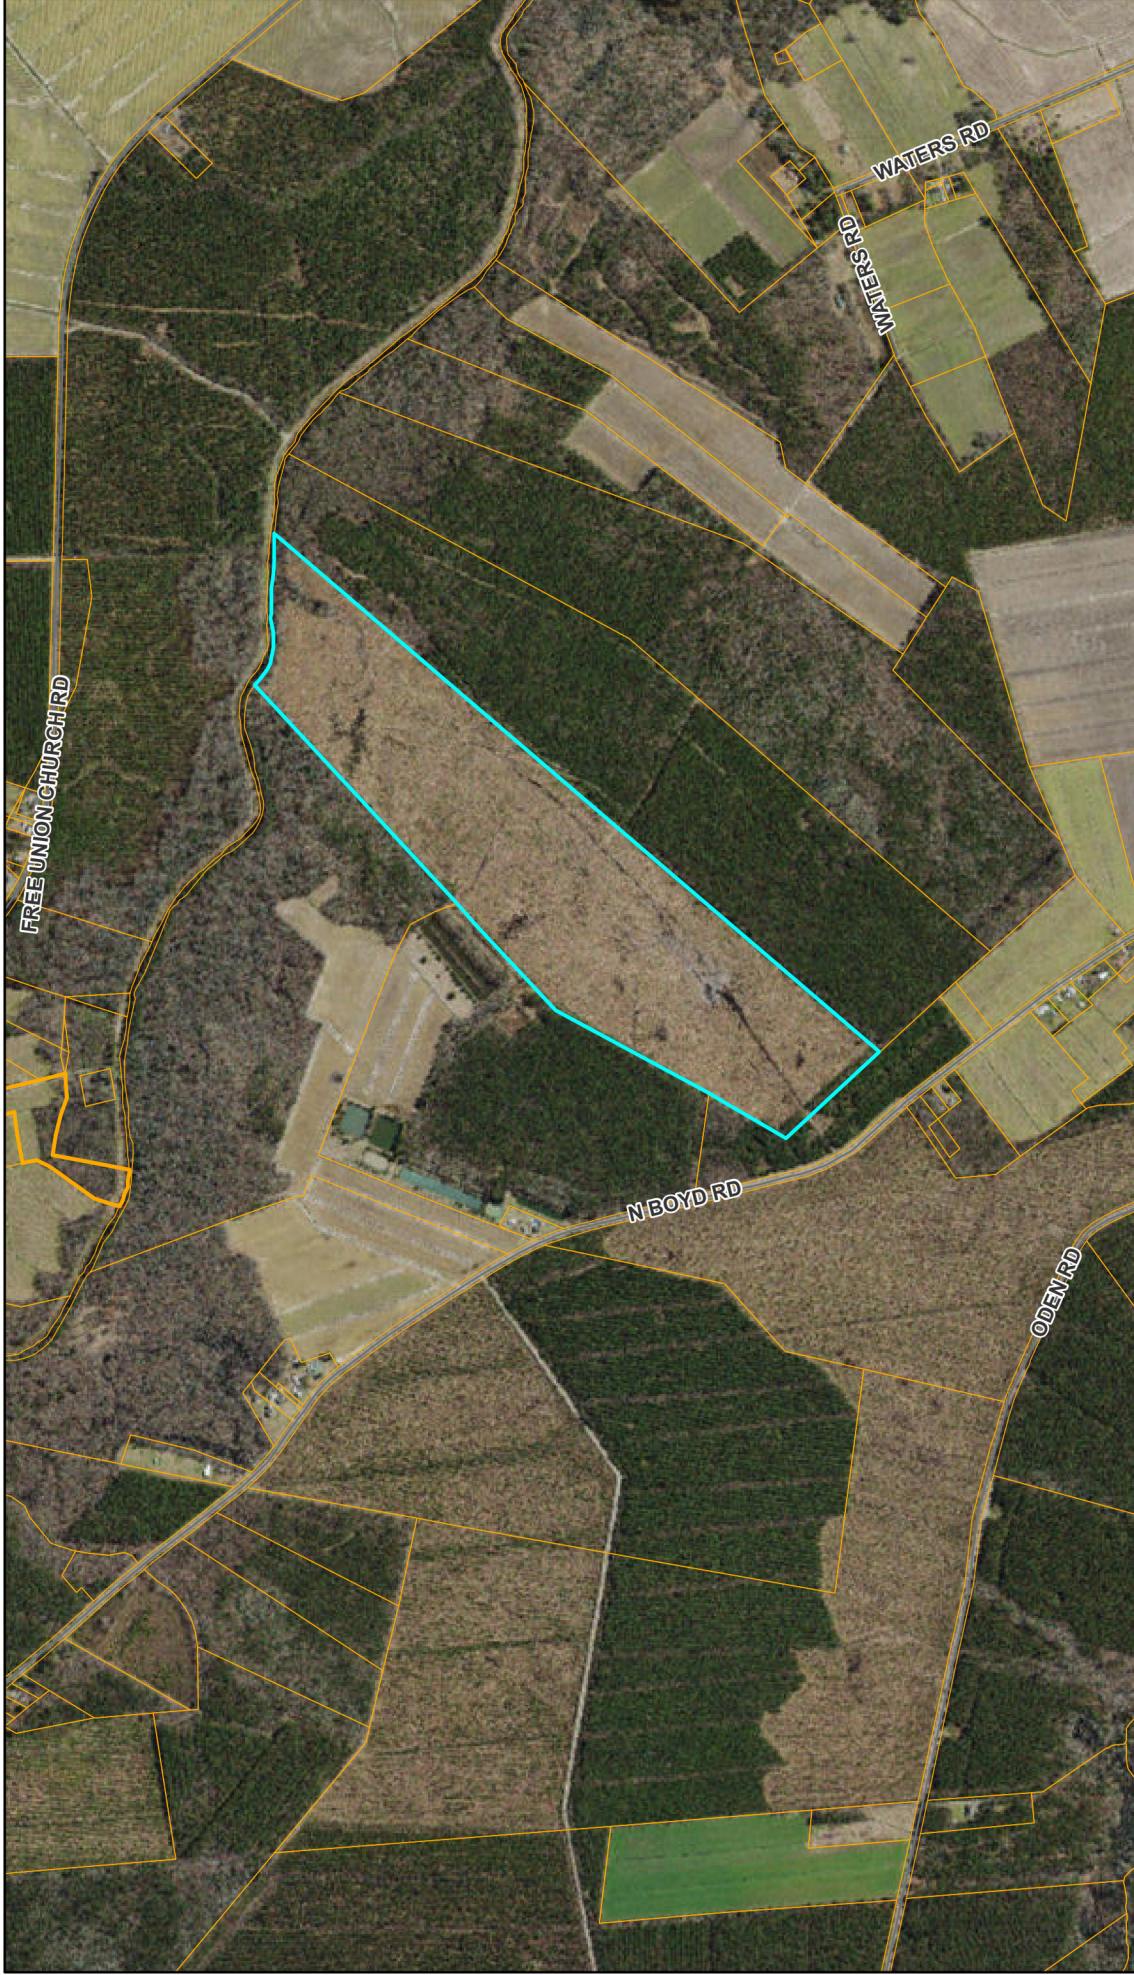

Beaufort County, NC

11/6/2024, 9:48:05 AM

Parcels

Condos_Leaseholds

Centerlines

1:18,056

0 0.13 0.25 0.5 mi

0 0.2 0.4 0.8 km